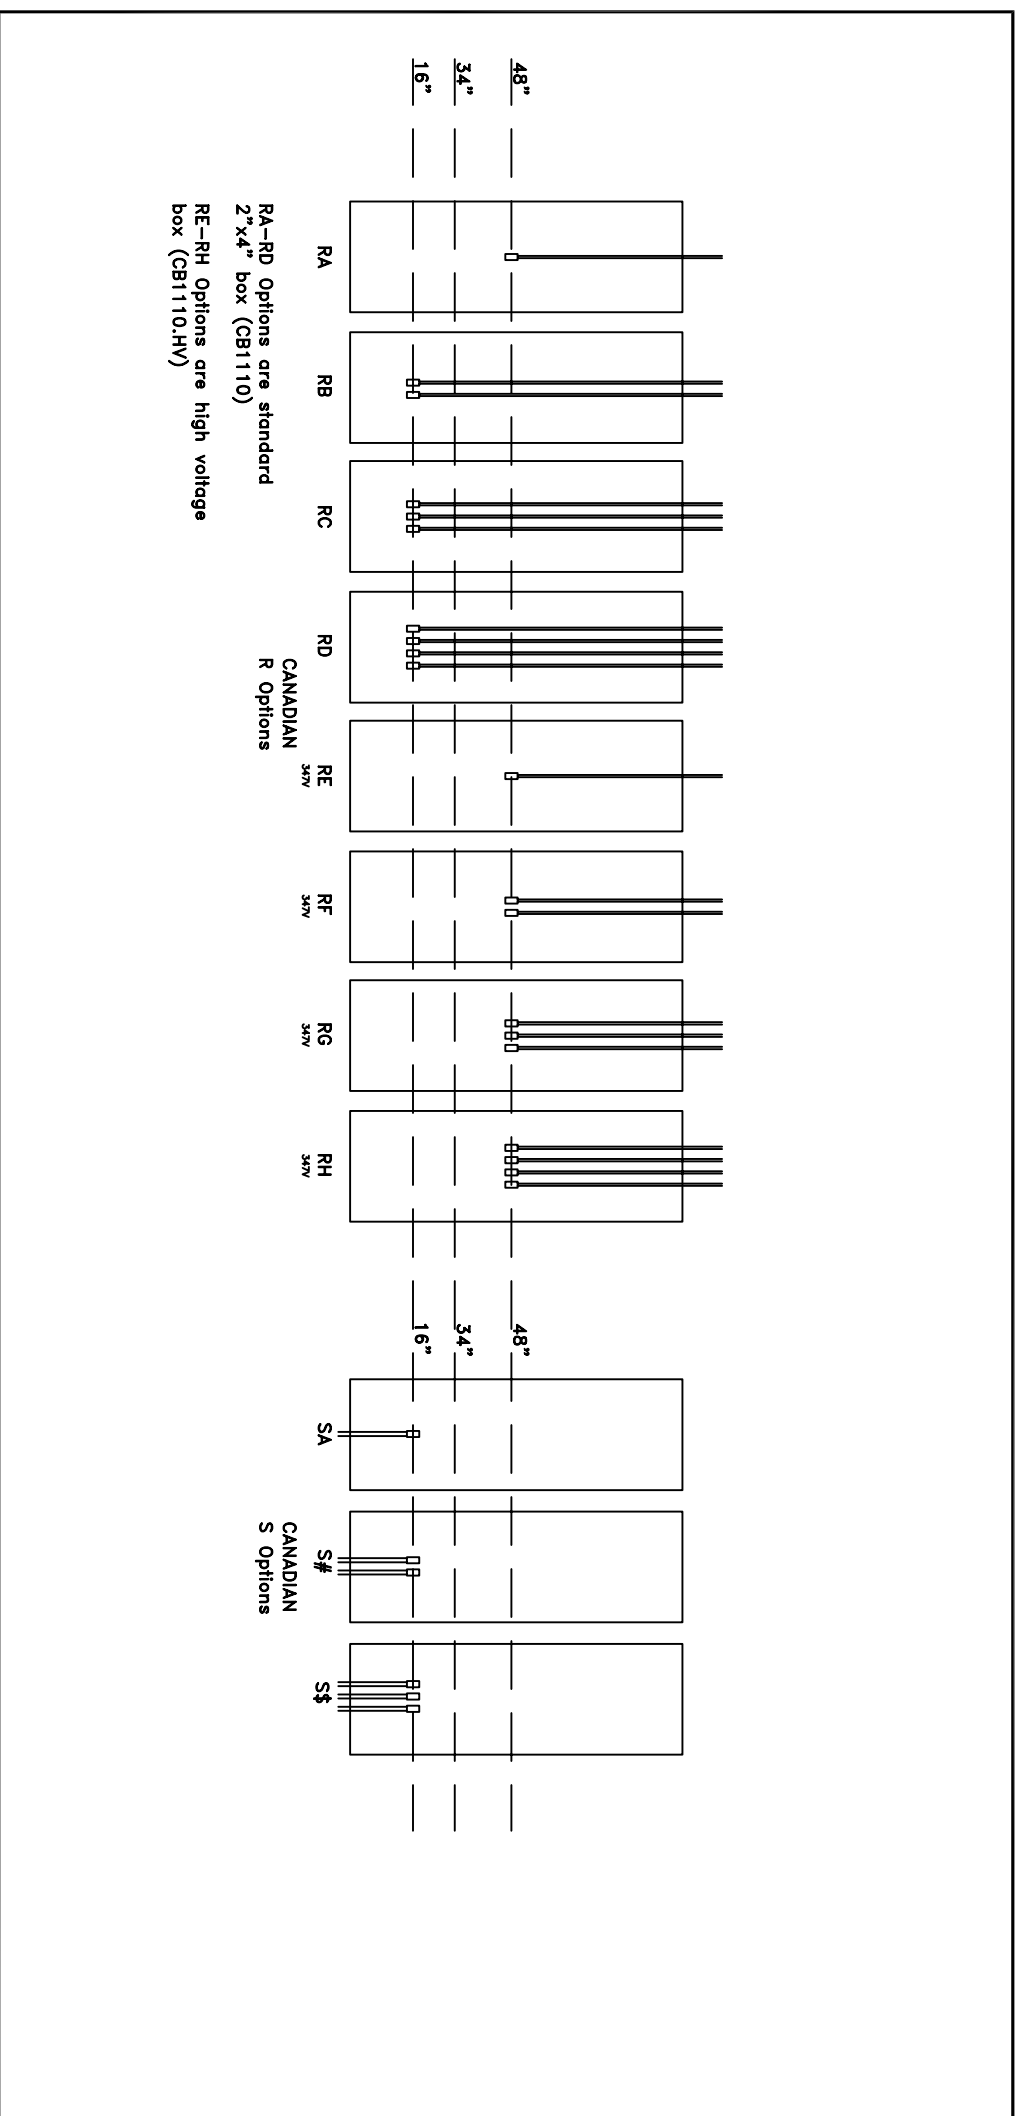

DRAWN BY:	DATE:
CHECKED BY:	DATE:
AWARDED:	PHONE:
CUSTOMER SIGNATURE:	DATE:

www.scawalls.com

02

ELECTRICAL OPTIONS
S-OPTIONS

SCALE: 2 of 4
DRAWING NO.: SCA-Electrical Options

CANADIAN ELECTRICAL OPTIONS (ALL MEASUREMENTS A.F.F)