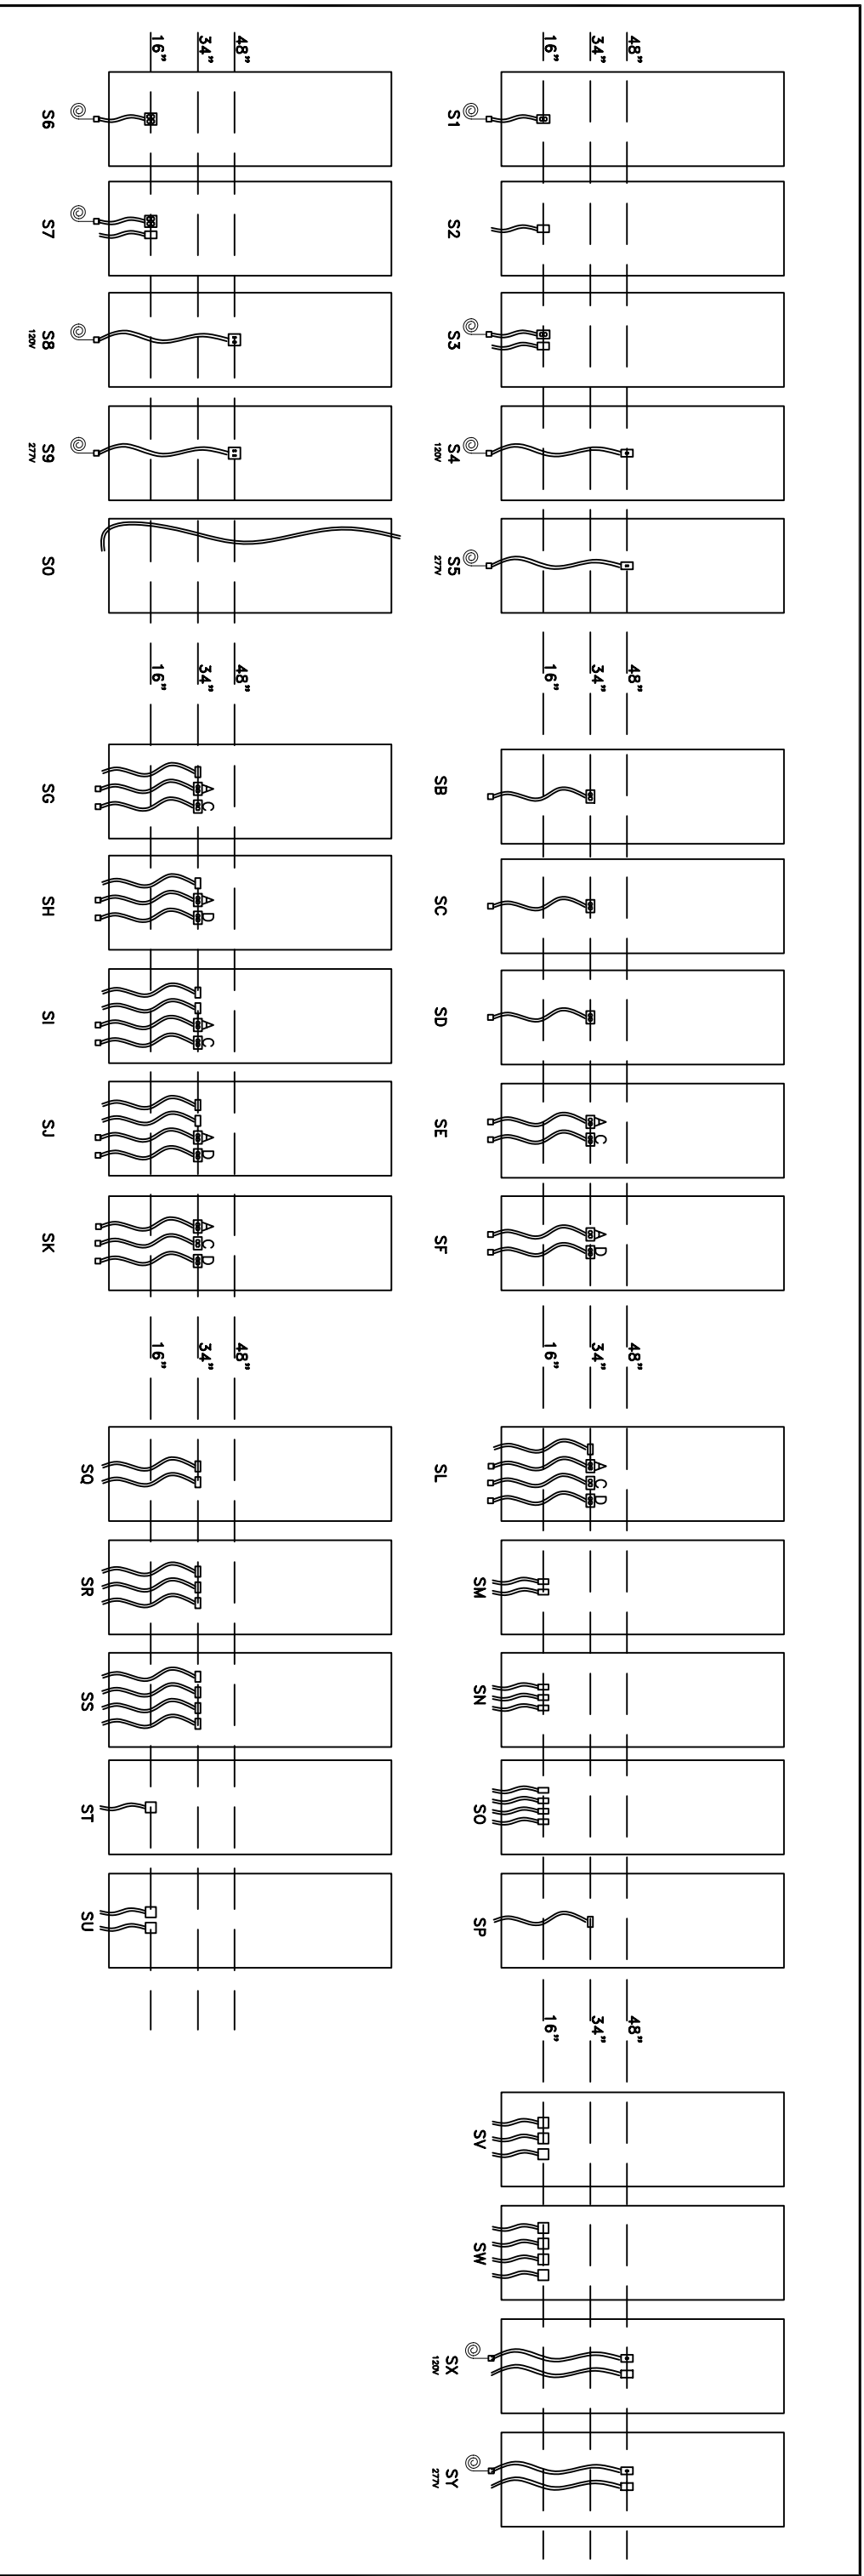

DRAWN BY: M. Lee	DATE: 8/31/07
CHECKED BY:	DATE:
AWARDED:	PHONE: 800.255.9255
CUSTOMER SIGNATURE:	DATE:

www.scawalls.com

01

ELECTRICAL OPTIONS
R-OPTIONS

SCALE: 1 of 4
DRAWING NO.: SCA-Electrical Options

Electrical S-OPTIONS (ALL MEASUREMENTS A.F.F.)